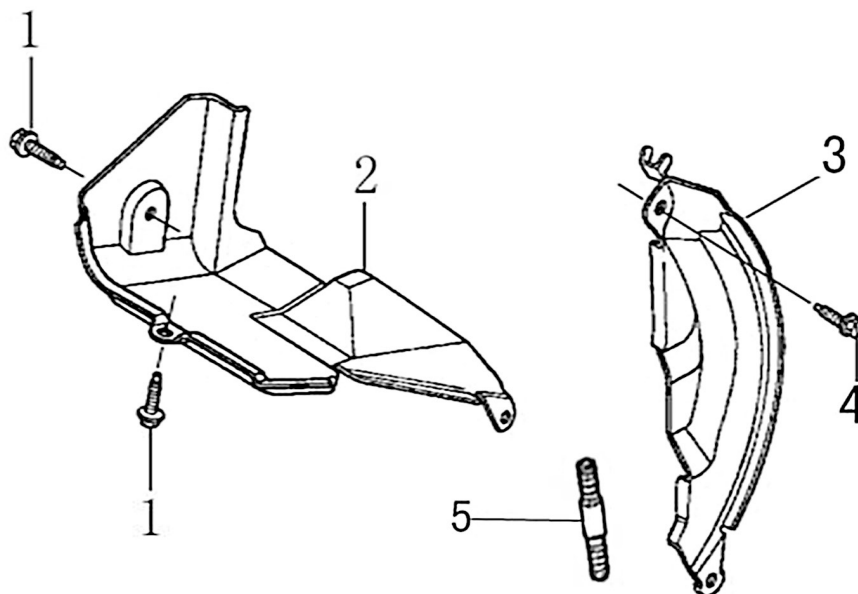

Shrouds

ITEM	PART NO.	QTY.	DESCRIPTION
1	0G84420241	2	BOLT, FLANGE 6x8
2	0J47870113	1	SHROUD COMP
3	0J35220125	1	PLATE, SIDE
4	0J35220156	1	BOLT, FLANGE , 6x20
5	0J35220160	1	BOLT, STUD