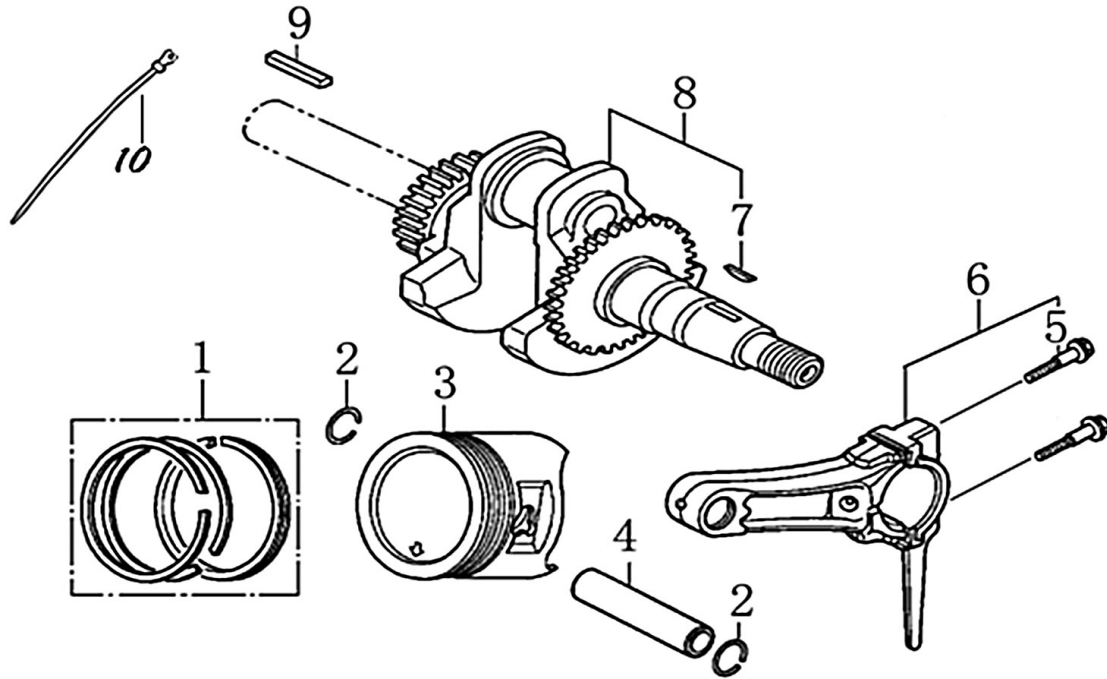

212cc ENGINE

Crankcase

ITEM	PART NO.	QTY.	DESCRIPTION
1	0K10430111	1	CRANK CASE
2	0J35220166	1	OIL SEAL 25x41.25x6
3	0J35220164	2	WASHER, DRAIN PLUG
4	0J35220111	2	BOLT, DRAIN PLUG
5	0G84420112	1	ALART UNIT, OIL
6	0J35220157	1	BOLT, FLANGE , 6x10
7	0J35220154	1	OIL LEVEL SWITCH
8	0G84420217	2	BOLT, FLANGE , 6*14
9	0J88870110	1	GOVERNOR GEAR ASSY.
10	0J35230139	1	BEARING, RADIAL BALL
11	0J47870118	1	WASHER, PLAIN
12	0G84420219	1	PIN, LOCK
13	0J47870119	1	SHAFT, GOVERNOR ARM
14	0J88870133	1	COVER, WIRE
15	0K10460111	1	CABLE CLEAT

Crankcase Cover

ITEM	PART NO.	QTY.	DESCRIPTION
1	0J35230110	2	GAUGE ASSY., OIL LEVEL
2	0J35230136	6	BOLT, FLANGE
3	0J88870111	1	CASE COVER
4	0J35220166	1	OIL SEAL 25x41.25x6
5	0J35230139	1	BEARING, RADIAL BALL
6	0J35230138	2	PIN, DOWEL
7	0J88870112	1	GASKET, CASE COVER

212cc ENGINE

Crankshaft and Piston

ITEM	PART NO.	QTY.	DESCRIPTION
1	OK10430113	1	RING SET
2	OJ47870127	2	CLIP, PISTON PIN
3	OK10430114	1	PISTON
4	OJ47870129	1	PIN, PISTON
5	OJ47870130	2	BOLT, CONNECTING ROD
6	OJ47870131	1	ROD ASSY., CONNECTING
7	OG84420119	1	KEY
8	OK10430115	1	CRANKSHAFT COMP
9	OJ88870117	1	KEY
10	029333A	1	ZIP TIE

Rocker and Camshaft

ITEM	PART NO.	QTY.	DESCRIPTION
1	0J88870120	2	ARM COMP.
2	0J88870119	2	VALVE ROCKER SHAFT
3	0J88870121	2	ROD, PUSH
4	0J35220122	2	LIFTER VALVE
5	0J35230114	2	ROTATOR, VALVE
6	0J35220118	2	RETAINER, VALVE SPRING
7	0J35220117	2	SPRING, VALVE
8	0J35220119	1	SEAL, GUIDE
9	0J35230140	1	VALVE COMP.
10	0J47870133	1	CAMSHAFT ASSY.
11	0K10430117	4	SPLIT WASHER