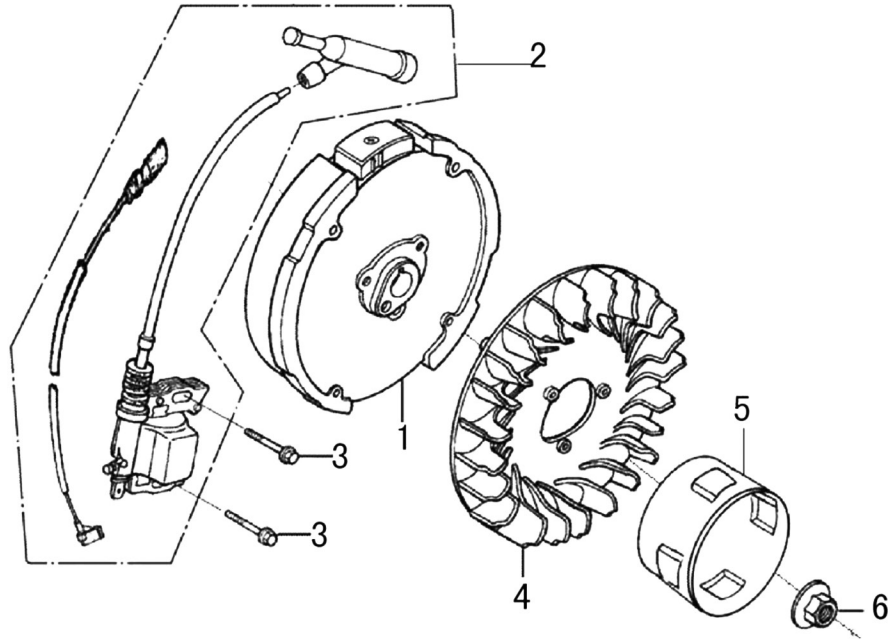

Rocker and Camshaft

ITEM	PART NO.	QTY.	DESCRIPTION
1	0J88870120	2	ARM COMP.
2	0J88870119	2	VALVE ROCKER SHAFT
3	0J88870121	2	ROD, PUSH
4	0J35220122	2	LIFTER VALVE
5	0J35230114	2	ROTATOR, VALVE
6	0J35220118	2	RETAINER, VALVE SPRING
7	0J35220117	2	SPRING, VALVE
8	0J35220119	1	SEAL, GUIDE
9	0J35230140	1	VALVE COMP.
10	0J47870133	1	CAMSHAFT ASSY.
11	0K10430117	4	SPLIT WASHER

Shrouds

ITEM	PART NO.	QTY.	DESCRIPTION
1	0G84420241	2	BOLT, FLANGE 6x8
2	0J47870113	1	SHROUD COMP
3	0J35220125	1	PLATE, SIDE
4	0J35220156	1	BOLT, FLANGE , 6x20
5	0J35220160	1	BOLT, STUD

Carburetor

ITEM	PART NO.	QTY.	DESCRIPTION
1	OK10460114	1	CARBURETOR
2	OJ35220128	1	GASKET, INSULATOR
3	OJ35220130	1	INSULATOR, CARBURETOR
4	OJ35220127	1	GASKET, CARBURETOR
5	OJ35220129	1	GASKET, AIR CLEANER

Flywheel

ITEM	PART NO.	QTY.	DESCRIPTION
1	0H95610115	1	FLYWHEEL
2	0J35220153	1	COIL ASSY., IGNITION
3	0G84420268	2	BOLT, FLANGE, 6x25
4	0J35230117	1	FAN, COOLING
5	0K10430121	1	PULLEY, STARTER
6	0J35220162	1	NUT, SPECIAL

212cc ENGINE

Control

ITEM	PART NO.	QTY.	DESCRIPTION
1	0K10460115	1	CONTROL ASSY.
2	0J35220157	2	BOLT, FLANGE
3	0K10460116	1	SPRING, GOVERNOR
4	0J35220137	1	SPRING, THROTTLE RETURN
5	0H95590116	1	ROD, GOVERNOR
6	0G84420197	1	BOLT, GOVERNOR ARM M6x21
7	0G84420196	1	NUT, FLANGE
8	0J35220138	1	ARM, GOVERNOR
9	0K10460117	1	CABLE, THROTTLE
10	0K0443	1	CABLE, CHOKE