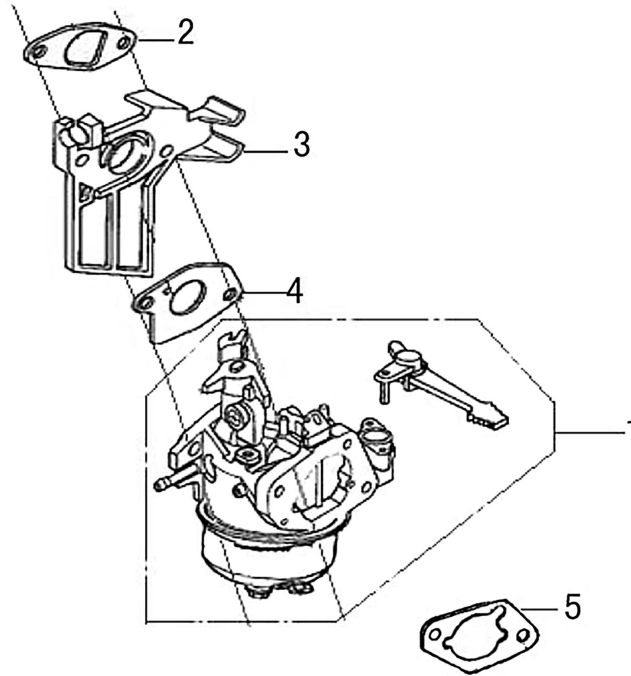

212cc ENGINE

Crankshaft and Piston

ITEM	PART NO.	QTY.	DESCRIPTION
1	OK10430113	1	RING SET
2	OJ47870127	2	CLIP, PISTON PIN
3	OK10430114	1	PISTON
4	OJ47870129	1	PIN, PISTON
5	OJ47870130	2	BOLT, CONNECTING ROD
6	OJ47870131	1	ROD ASSY., CONNECTING
7	OG84420119	1	KEY
8	OK10430115	1	CRANKSHAFT COMP
9	OJ88870117	1	KEY
10	029333A	1	ZIP TIE

Rocker and Camshaft

ITEM	PART NO.	QTY.	DESCRIPTION
1	0J88870120	2	ARM COMP.
2	0J88870119	2	VALVE ROCKER SHAFT
3	0J88870121	2	ROD, PUSH
4	0J35220122	2	LIFTER VALVE
5	0J35230114	2	ROTATOR, VALVE
6	0J35220118	2	RETAINER, VALVE SPRING
7	0J35220117	2	SPRING, VALVE
8	0J35220119	1	SEAL, GUIDE
9	0J35230140	1	VALVE COMP.
10	0J47870133	1	CAMSHAFT ASSY.
11	0K10430117	4	SPLIT WASHER

Shrouds

ITEM	PART NO.	QTY.	DESCRIPTION
1	0G84420241	2	BOLT, FLANGE 6x8
2	0J47870113	1	SHROUD COMP
3	0J35220125	1	PLATE, SIDE
4	0J35220156	1	BOLT, FLANGE , 6x20
5	0J35220160	1	BOLT, STUD

Carburetor

ITEM	PART NO.	QTY.	DESCRIPTION
1	OK10460114	1	CARBURETOR
2	OJ35220128	1	GASKET, INSULATOR
3	OJ35220130	1	INSULATOR, CARBURETOR
4	OJ35220127	1	GASKET, CARBURETOR
5	OJ35220129	1	GASKET, AIR CLEANER

212cc ENGINE

Control

ITEM	PART NO.	QTY.	DESCRIPTION
1	0K10460115	1	CONTROL ASSY.
2	0J35220157	2	BOLT, FLANGE
3	0K10460116	1	SPRING, GOVERNOR
4	0J35220137	1	SPRING, THROTTLE RETURN
5	0H95590116	1	ROD, GOVERNOR
6	0G84420197	1	BOLT, GOVERNOR ARM M6x21
7	0G84420196	1	NUT, FLANGE
8	0J35220138	1	ARM, GOVERNOR
9	0K10460117	1	CABLE, THROTTLE
10	0K0443	1	CABLE, CHOKE