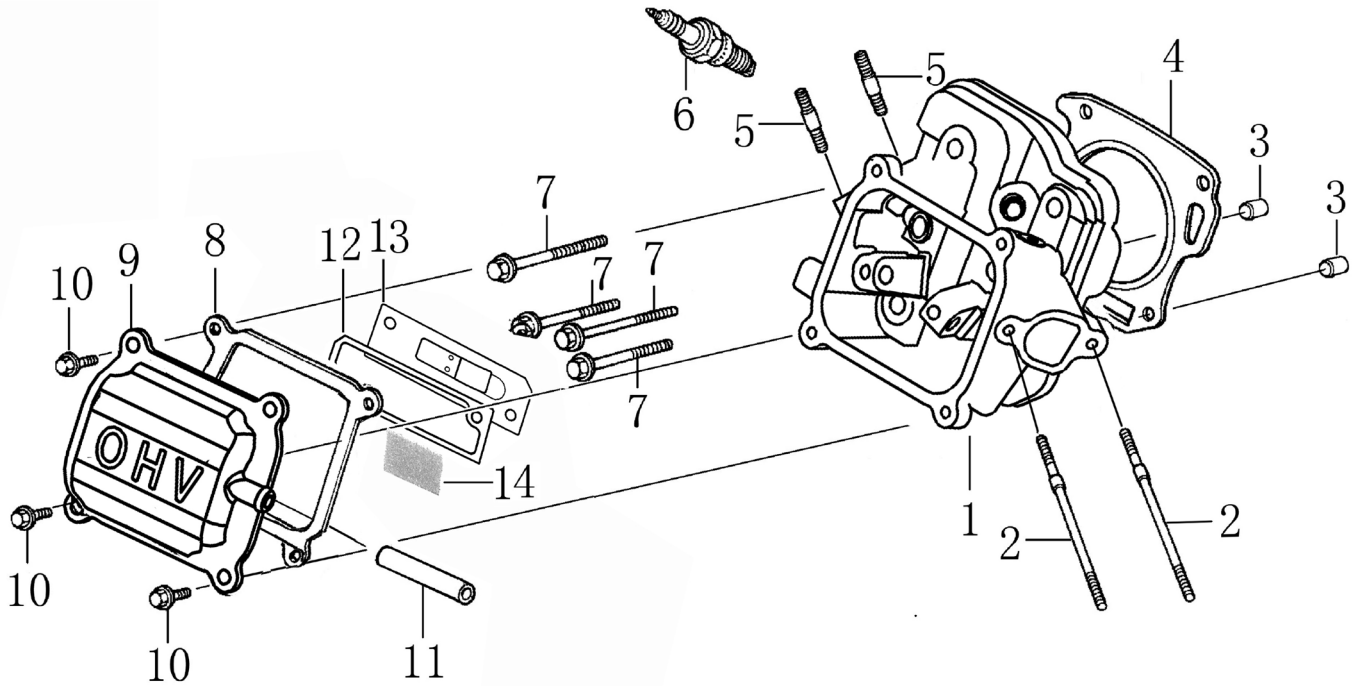

Cylinder Head

ITEM	PART NO.	QTY.	DESCRIPTION
1	0J88870101	1	HEAD, CYLINDER
2	0J35220159	2	BOLT, STUD, IN.
3	0J35220165	2	PIN, DOWEL
4	0K10430110	1	GASKET, CYLINDER
5	0G84420210	2	BOLT, STUD, EX.
6	0J00620106	1	PLUG, SPARK
7	0J35220158	4	BOLT, FLANGE, 8x60
8	0J88870103	1	GASKET, HEAD COVER
9	0J88870104	1	COVER, HEAD
10	0G84420217	4	BOLT, FLANGE , 6x14
11	0J88870105	1	TUBE, BREATHER
12	0J88870107	1	GASKET, BREATHER CHAMBER
13	0J88870106	1	CAP, BREATHER CHAMBER
14	0J88870108	1	OIL STRAINER
NOT SHOWN	0K104600SM	1	212CC GASOLINE ENG (G19) SM KIT

212cc ENGINE

Crankcase

ITEM	PART NO.	QTY.	DESCRIPTION
1	0K10430111	1	CRANK CASE
2	0J35220166	1	OIL SEAL 25x41.25x6
3	0J35220164	2	WASHER, DRAIN PLUG
4	0J35220111	2	BOLT, DRAIN PLUG
5	0G84420112	1	ALART UNIT, OIL
6	0J35220157	1	BOLT, FLANGE , 6x10
7	0J35220154	1	OIL LEVEL SWITCH
8	0G84420217	2	BOLT, FLANGE , 6*14
9	0J88870110	1	GOVERNOR GEAR ASSY.
10	0J35230139	1	BEARING, RADIAL BALL
11	0J47870118	1	WASHER, PLAIN
12	0G84420219	1	PIN, LOCK
13	0J47870119	1	SHAFT, GOVERNOR ARM
14	0J88870133	1	COVER, WIRE
15	0K10460111	1	CABLE CLEAT

Crankcase Cover

ITEM	PART NO.	QTY.	DESCRIPTION
1	0J35230110	2	GAUGE ASSY., OIL LEVEL
2	0J35230136	6	BOLT, FLANGE
3	0J88870111	1	CASE COVER
4	0J35220166	1	OIL SEAL 25x41.25x6
5	0J35230139	1	BEARING, RADIAL BALL
6	0J35230138	2	PIN, DOWEL
7	0J88870112	1	GASKET, CASE COVER

Rocker and Camshaft

ITEM	PART NO.	QTY.	DESCRIPTION
1	0J88870120	2	ARM COMP.
2	0J88870119	2	VALVE ROCKER SHAFT
3	0J88870121	2	ROD, PUSH
4	0J35220122	2	LIFTER VALVE
5	0J35230114	2	ROTATOR, VALVE
6	0J35220118	2	RETAINER, VALVE SPRING
7	0J35220117	2	SPRING, VALVE
8	0J35220119	1	SEAL, GUIDE
9	0J35230140	1	VALVE COMP.
10	0J47870133	1	CAMSHAFT ASSY.
11	0K10430117	4	SPLIT WASHER