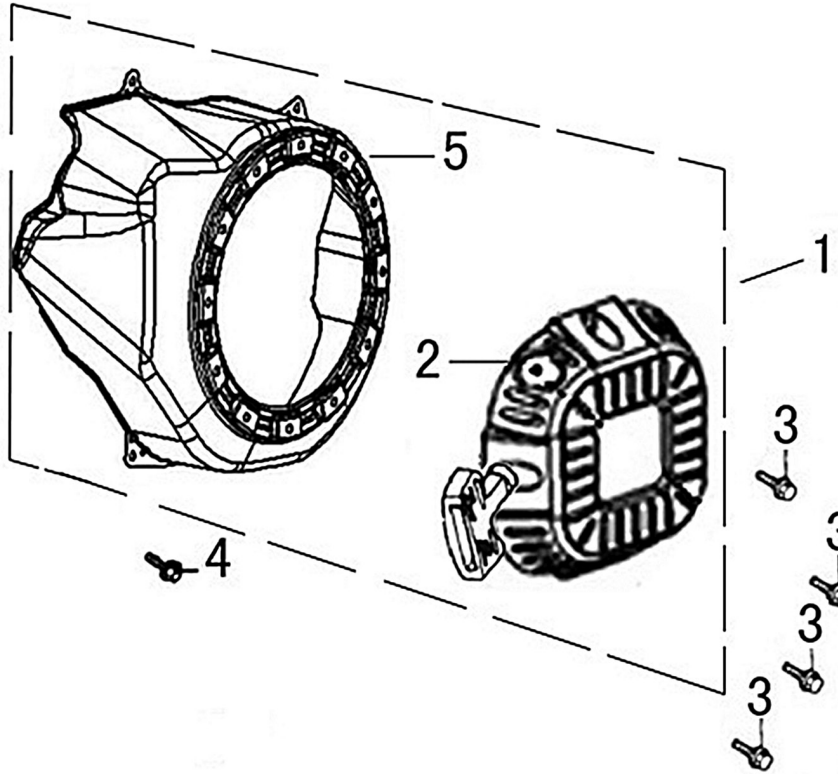

Starter

ITEM	PART NO.	QTY.	DESCRIPTION
1	0K10460112	1	RECOIL STARTER W/BLOWER HSNQ
2	0J35220150	1	STARTER ASSY.
3	0G84420241	4	BOLT, FLANGE 6x8
4	0J35220157	4	BOLT, FLANGE 6x10
5	0K10430123	1	HOUSING, BLOWER