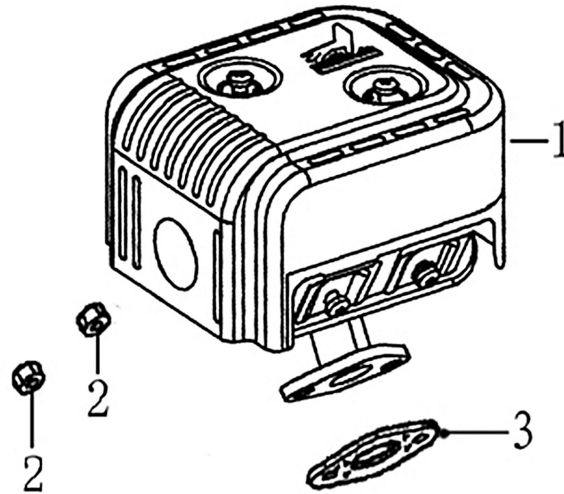

Muffler

ITEM	PART NO.	QTY.	DESCRIPTION
1	0J88870126	1	MUFFLER ASSY.
2	0J35220161	2	NUT, HEX.
3	0J35220144	1	GASKET, MUFFLER