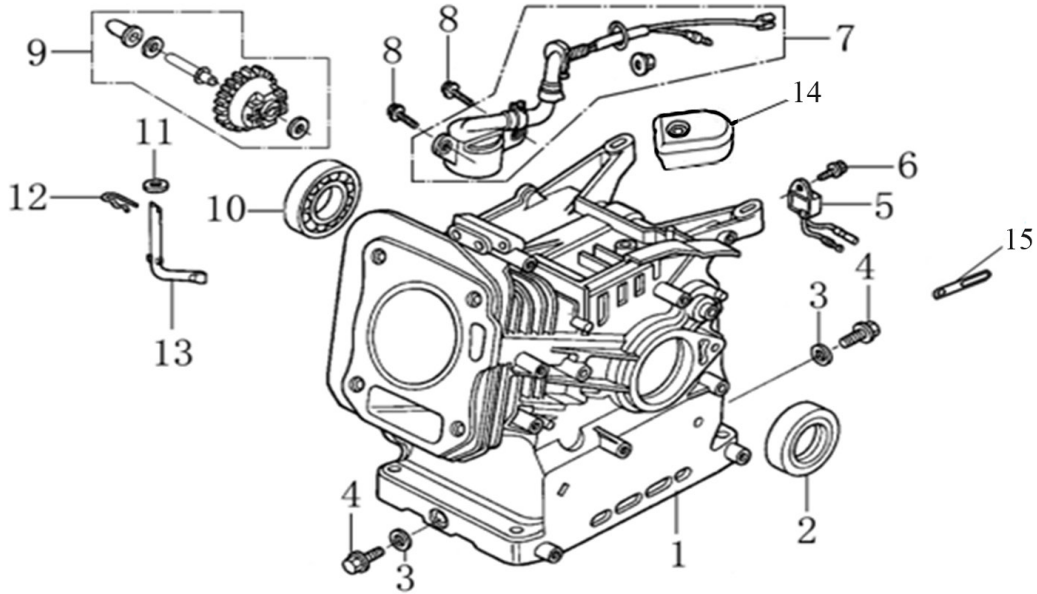

Cylinder Head

ITEM	PART NO.	QTY.	DESCRIPTION
1	0J88870101	1	HEAD, CYLINDER
2	0J35220159	2	BOLT, STUD, IN.
3	0J35220165	2	PIN, DOWEL
4	0K10430110	1	GASKET, CYLINDER
5	0G84420210	2	BOLT, STUD, EX.
6	0J00620106	1	PLUG, SPARK
7	0J35220158	4	BOLT, FLANGE, 8x60
8	0J88870103	1	GASKET, HEAD COVER
9	0J88870104	1	COVER, HEAD
10	0G84420217	4	BOLT, FLANGE , 6x14
11	0J88870105	1	TUBE, BREATHER
12	0J88870107	1	GASKET, BREATHER CHAMBER
13	0J88870106	1	CAP, BREATHER CHAMBER
14	0J88870108	1	OIL STRAINER
NOT SHOWN	0K104600SM	1	212CC GASOLINE ENG (G19) SM KIT

212cc ENGINE

Crankcase

ITEM	PART NO.	QTY.	DESCRIPTION
1	0K10430111	1	CRANK CASE
2	0J35220166	1	OIL SEAL 25x41.25x6
3	0J35220164	2	WASHER, DRAIN PLUG
4	0J35220111	2	BOLT, DRAIN PLUG
5	0G84420112	1	ALART UNIT, OIL
6	0J35220157	1	BOLT, FLANGE , 6x10
7	0J35220154	1	OIL LEVEL SWITCH
8	0G84420217	2	BOLT, FLANGE , 6*14
9	0J88870110	1	GOVERNOR GEAR ASSY.
10	0J35230139	1	BEARING, RADIAL BALL
11	0J47870118	1	WASHER, PLAIN
12	0G84420219	1	PIN, LOCK
13	0J47870119	1	SHAFT, GOVERNOR ARM
14	0J88870133	1	COVER, WIRE
15	0K10460111	1	CABLE CLEAT

Crankcase Cover

ITEM	PART NO.	QTY.	DESCRIPTION
1	0J35230110	2	GAUGE ASSY., OIL LEVEL
2	0J35230136	6	BOLT, FLANGE
3	0J88870111	1	CASE COVER
4	0J35220166	1	OIL SEAL 25x41.25x6
5	0J35230139	1	BEARING, RADIAL BALL
6	0J35230138	2	PIN, DOWEL
7	0J88870112	1	GASKET, CASE COVER

Rocker and Camshaft

ITEM	PART NO.	QTY.	DESCRIPTION
1	0J88870120	2	ARM COMP.
2	0J88870119	2	VALVE ROCKER SHAFT
3	0J88870121	2	ROD, PUSH
4	0J35220122	2	LIFTER VALVE
5	0J35230114	2	ROTATOR, VALVE
6	0J35220118	2	RETAINER, VALVE SPRING
7	0J35220117	2	SPRING, VALVE
8	0J35220119	1	SEAL, GUIDE
9	0J35230140	1	VALVE COMP.
10	0J47870133	1	CAMSHAFT ASSY.
11	0K10430117	4	SPLIT WASHER