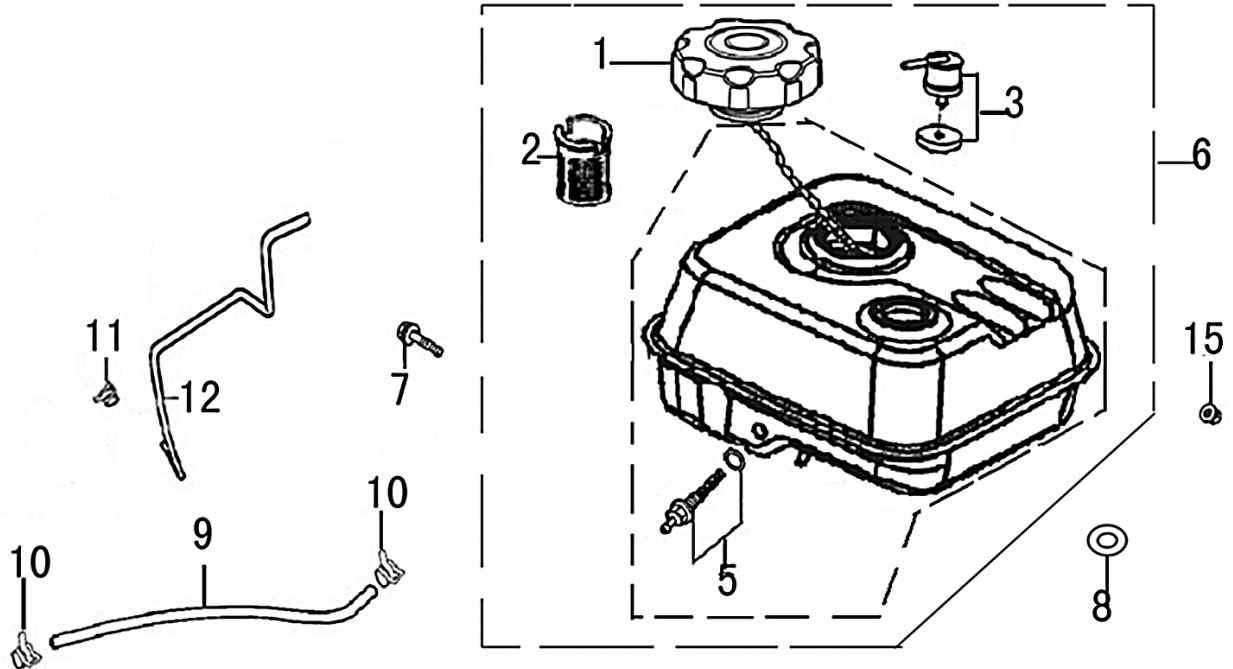

Fuel Tank

ITEM	PART NO.	QTY.	DESCRIPTION
1	0J88870127	1	CAP ASSY., FUEL FILLER
2	0J35220133	1	FILTER, FUEL
3	0J88870128	1	GAS VALVE, FUEL TANK
5	0J35220132	1	JOINT ASSY., FUEL TANK
6	0J88870129	1	TANK ASSY, FUEL
7	0G84420268	1	BOLT, FLANGE , 6x25
8	0J35220171	2	WASHER, RUBBER
9	0K10460120	1	HOSE, FUEL
10	0J88870132	2	CLAMP
11	0K10460122	1	CLAMP
12	0K10460121	1	HOSE, FORMED
15	0G84420272	2	NUT, FLANGE