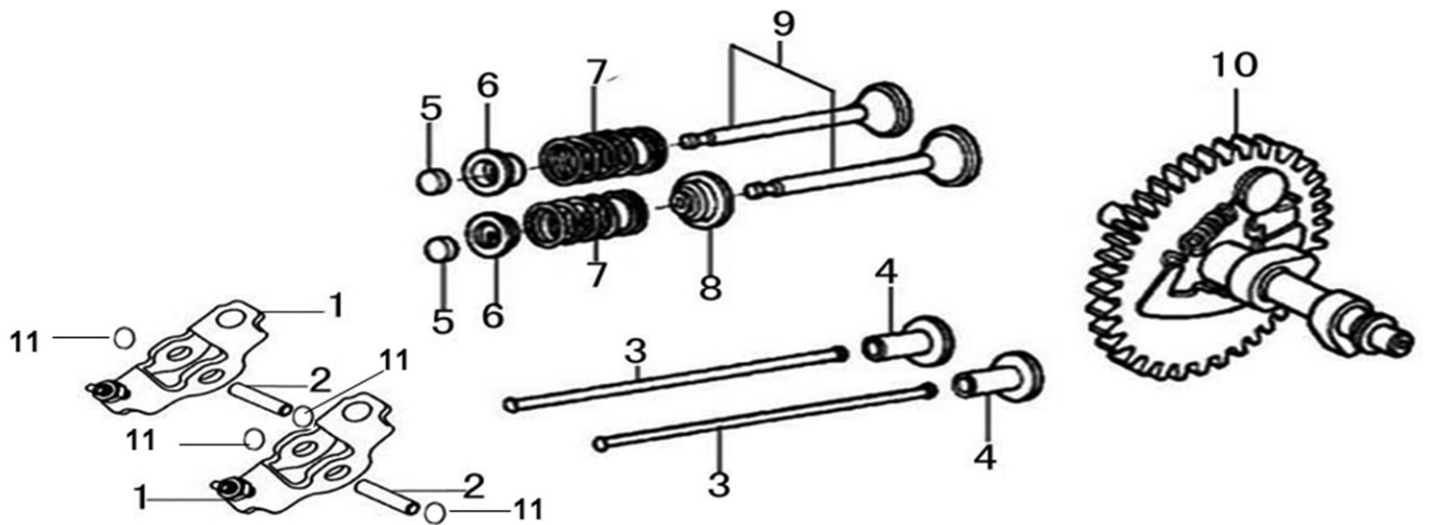

Crankcase Cover

ITEM	PART NO.	QTY.	DESCRIPTION
1	0J35230110	2	GAUGE ASSY., OIL LEVEL
2	0J35230136	6	BOLT, FLANGE
3	0J88870111	1	CASE COVER
4	0J35220166	1	OIL SEAL 25x41.25x6
5	0J35230139	1	BEARING, RADIAL BALL
6	0J35230138	2	PIN, DOWEL
7	0J88870112	1	GASKET, CASE COVER

212cc ENGINE

Crankshaft and Piston

ITEM	PART NO.	QTY.	DESCRIPTION
1	OK10430113	1	RING SET
2	OJ47870127	2	CLIP, PISTON PIN
3	OK10430114	1	PISTON
4	OJ47870129	1	PIN, PISTON
5	OJ47870130	2	BOLT, CONNECTING ROD
6	OJ47870131	1	ROD ASSY., CONNECTING
7	OG84420119	1	KEY
8	OK10430115	1	CRANKSHAFT COMP
9	OJ88870117	1	KEY
10	029333A	1	ZIP TIE

Rocker and Camshaft

ITEM	PART NO.	QTY.	DESCRIPTION
1	0J88870120	2	ARM COMP.
2	0J88870119	2	VALVE ROCKER SHAFT
3	0J88870121	2	ROD, PUSH
4	0J35220122	2	LIFTER VALVE
5	0J35230114	2	ROTATOR, VALVE
6	0J35220118	2	RETAINER, VALVE SPRING
7	0J35220117	2	SPRING, VALVE
8	0J35220119	1	SEAL, GUIDE
9	0J35230140	1	VALVE COMP.
10	0J47870133	1	CAMSHAFT ASSY.
11	0K10430117	4	SPLIT WASHER