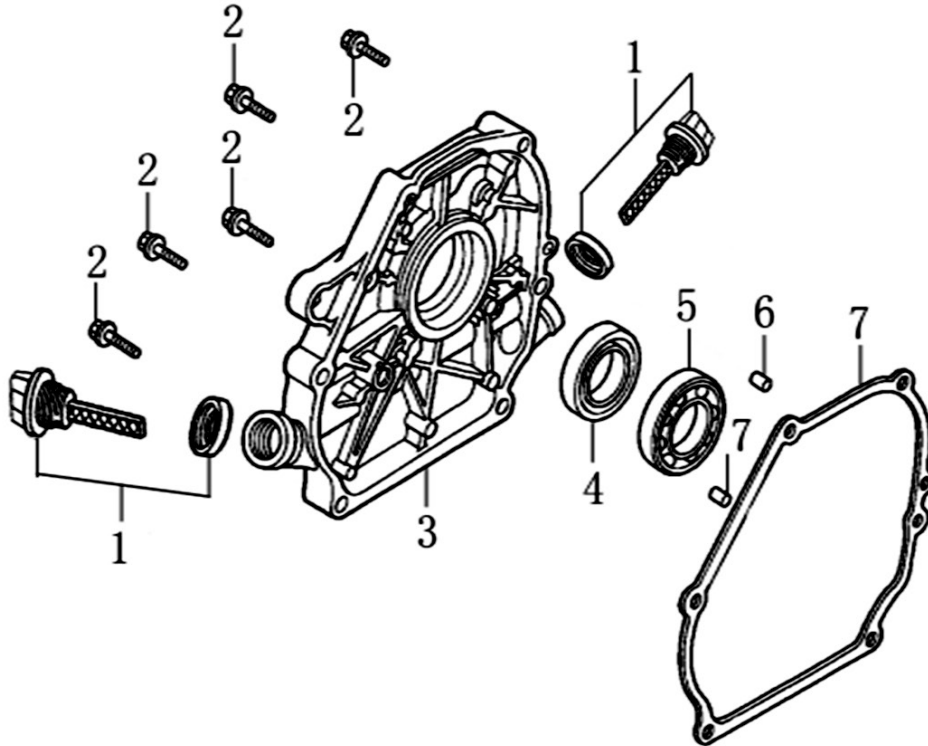

Cylinder Head

ITEM	PART NO.	QTY.	DESCRIPTION
1	0J88870101	1	HEAD, CYLINDER
2	0J35220159	2	BOLT, STUD, IN.
3	0J35220165	2	PIN, DOWEL
4	0K10430110	1	GASKET, CYLINDER
5	0G84420210	2	BOLT, STUD, EX.
6	0J00620106	1	PLUG, SPARK
7	0J35220158	4	BOLT, FLANGE, 8x60
8	0J88870103	1	GASKET, HEAD COVER
9	0J88870104	1	COVER, HEAD
10	0G84420217	4	BOLT, FLANGE , 6x14
11	0J88870105	1	TUBE, BREATHER
12	0J88870107	1	GASKET, BREATHER CHAMBER
13	0J88870106	1	CAP, BREATHER CHAMBER
14	0J88870108	1	OIL STRAINER
NOT SHOWN	0K104600SM	1	212CC GASOLINE ENG (G19) SM KIT

212cc ENGINE

Crankcase

ITEM	PART NO.	QTY.	DESCRIPTION
1	0K10430111	1	CRANK CASE
2	0J35220166	1	OIL SEAL 25x41.25x6
3	0J35220164	2	WASHER, DRAIN PLUG
4	0J35220111	2	BOLT, DRAIN PLUG
5	0G84420112	1	ALART UNIT, OIL
6	0J35220157	1	BOLT, FLANGE , 6x10
7	0J35220154	1	OIL LEVEL SWITCH
8	0G84420217	2	BOLT, FLANGE , 6*14
9	0J88870110	1	GOVERNOR GEAR ASSY.
10	0J35230139	1	BEARING, RADIAL BALL
11	0J47870118	1	WASHER, PLAIN
12	0G84420219	1	PIN, LOCK
13	0J47870119	1	SHAFT, GOVERNOR ARM
14	0J88870133	1	COVER, WIRE
15	0K10460111	1	CABLE CLEAT

Crankcase Cover

ITEM	PART NO.	QTY.	DESCRIPTION
1	0J35230110	2	GAUGE ASSY., OIL LEVEL
2	0J35230136	6	BOLT, FLANGE
3	0J88870111	1	CASE COVER
4	0J35220166	1	OIL SEAL 25x41.25x6
5	0J35230139	1	BEARING, RADIAL BALL
6	0J35230138	2	PIN, DOWEL
7	0J88870112	1	GASKET, CASE COVER

Rocker and Camshaft

ITEM	PART NO.	QTY.	DESCRIPTION
1	0J88870120	2	ARM COMP.
2	0J88870119	2	VALVE ROCKER SHAFT
3	0J88870121	2	ROD, PUSH
4	0J35220122	2	LIFTER VALVE
5	0J35230114	2	ROTATOR, VALVE
6	0J35220118	2	RETAINER, VALVE SPRING
7	0J35220117	2	SPRING, VALVE
8	0J35220119	1	SEAL, GUIDE
9	0J35230140	1	VALVE COMP.
10	0J47870133	1	CAMSHAFT ASSY.
11	0K10430117	4	SPLIT WASHER