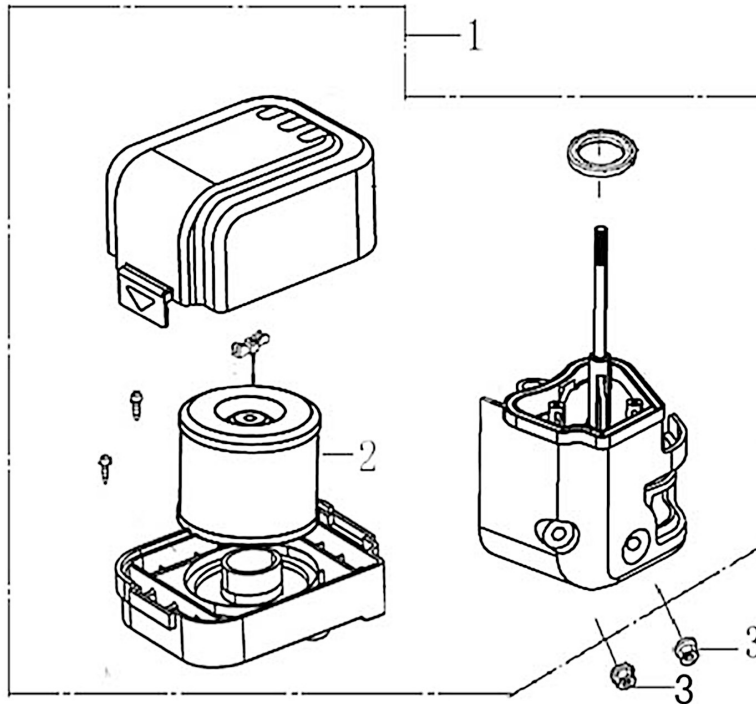

Air Cleaner

ITEM	PART NO.	QTY.	DESCRIPTION
1	OK10460119	1	AIR CLEANER ASSY
2	OJ88870125	1	ELEMENT ASSY., AIR CLEANER
3	OG84420196	2	NUT, FLANGE, 6MM